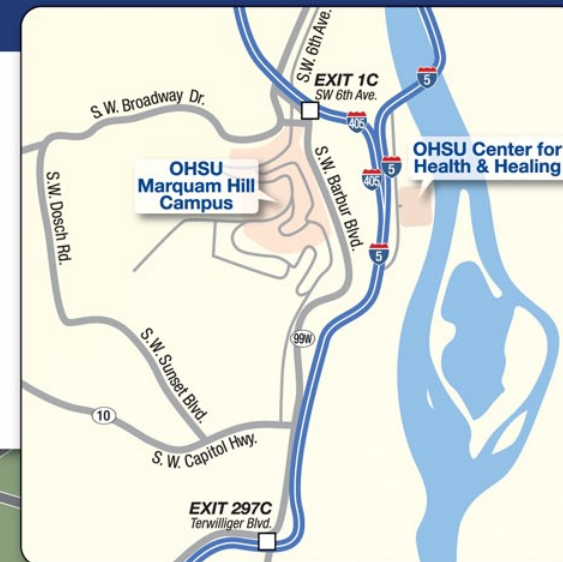

From the lobby of Physicians Pavilion, you can easily access Sam Jackson Hall.

DIRECTIONS TO THE BUILDING

As you drive up to Marquam Hill on S.W. Sam Jackson Park Road, Physicians Pavilion is on the right side of the road across the street from the Peter O. Kohler Pavilion. It is the first building past

Shriners Hospital for Children on the right. After passing Physicians Pavilion, turn right onto Pavilion Loop and proceed to the parking garage entrance on the right. Multnomah Pavilion is located straight ahead, at the end of Pavilion Loop.

PARKING

There is a convenient parking garage below Physicians Pavilion, and free valet parking is available for patients, and for friends and family who are visiting patients.

Physicians Pavilion Garage Valet Parking

(Valet parking is available during regular patient visiting hours.)

After parking, take the parking elevators up to the lobby of Physicians Pavilion or to your desired location or floor. To go to Multnomah Pavilion, go outside the front entrance of Physicians Pavilion, turn right, and proceed to the end of Pavilion Loop.

For more information and directions to the campus, please visit www.ohsuhealth.com/maps or call 503.494.8311.

As the only academic medical center in the state, Oregon Health & Science University has an extraordinary range of doctors, scientists, nurses, technicians and others who work together for the benefit of every patient, every day. OHSU is dedicated to providing personalized patient care, combined with the latest treatments and therapies, to deliver a quality of healthcare not available anywhere else in Oregon. The knowledge of all for the care of one.

We welcome you to visit our 100-acre Marquam Hill campus located in southwest Portland, overlooking downtown Portland.

Information ?