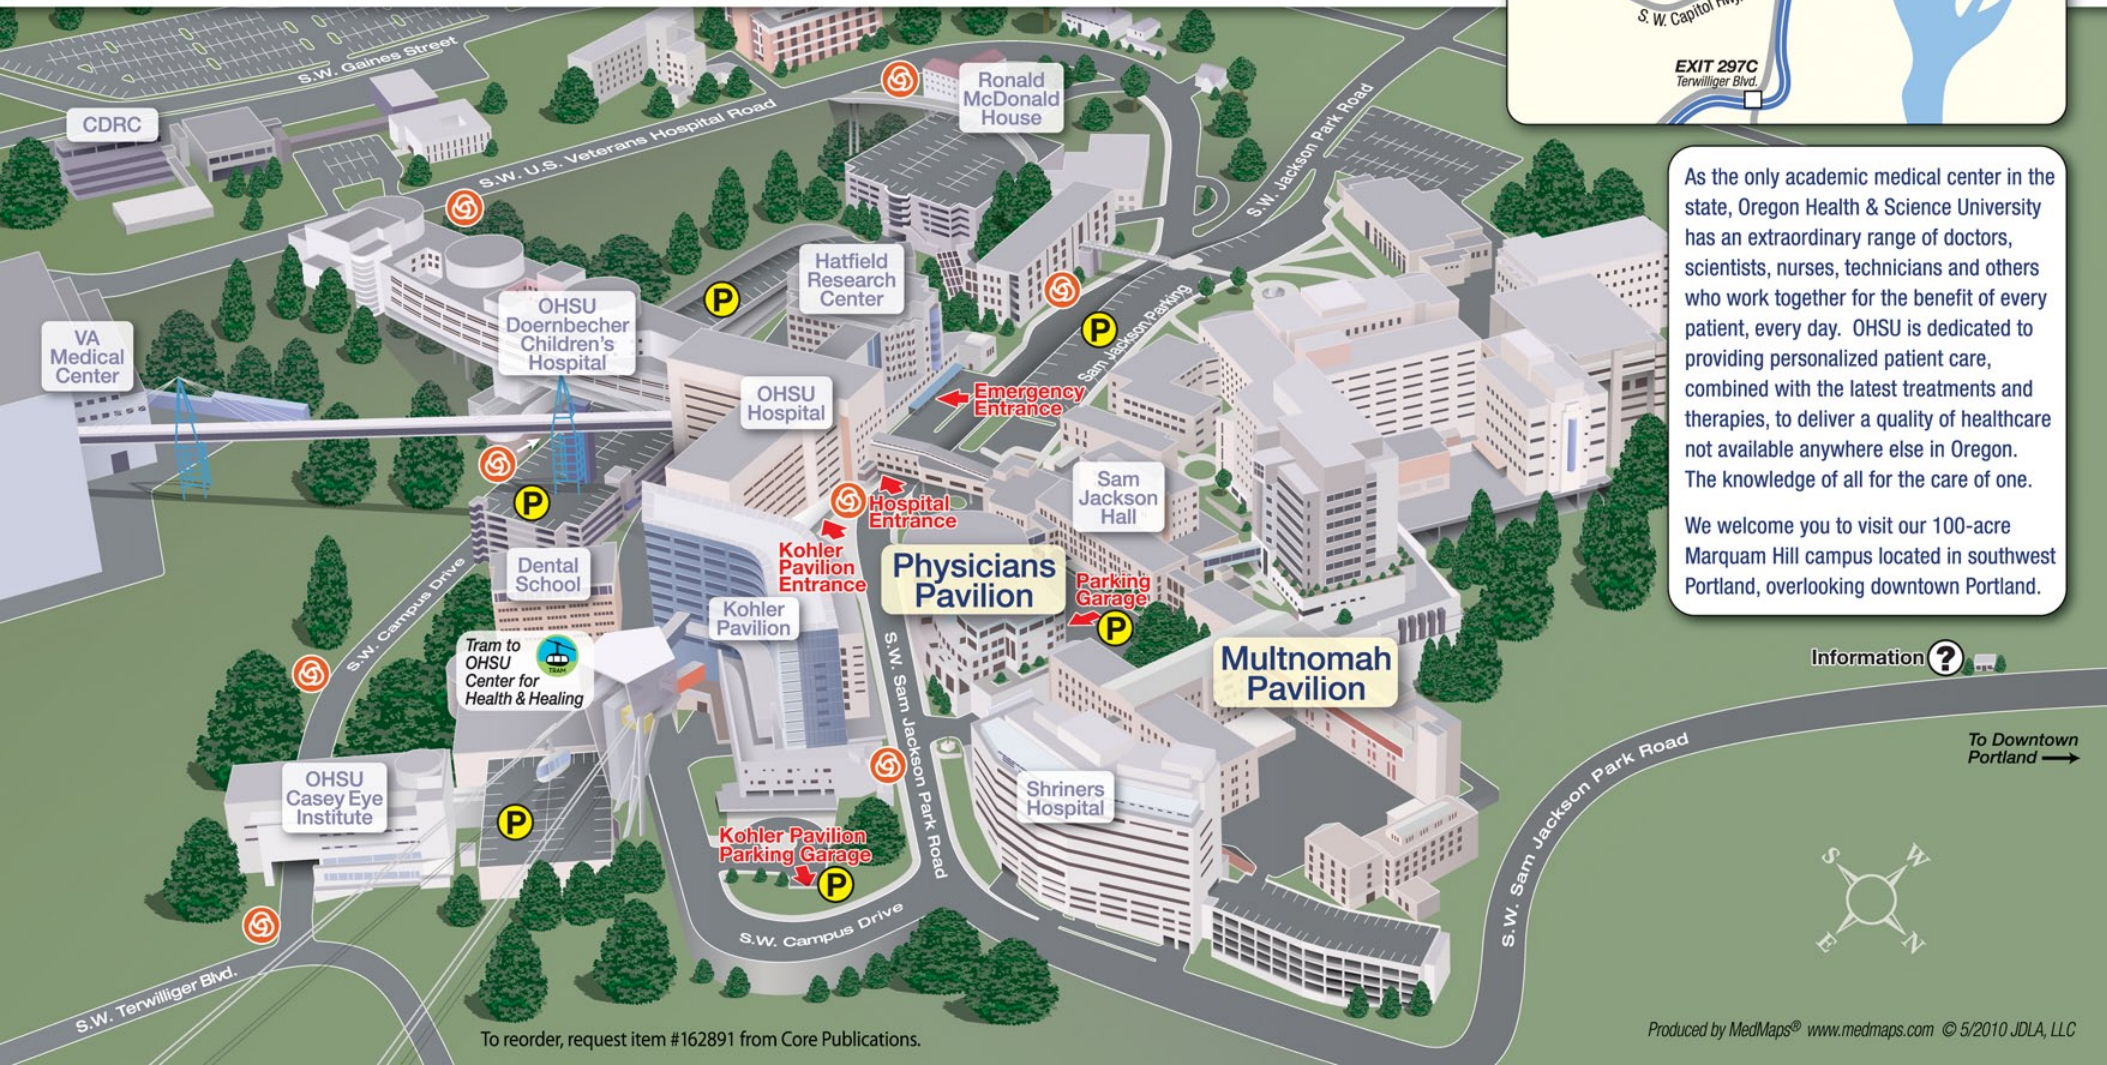

From the lobby of Physicians Pavilion, you can easily access Sam Jackson Hall.

DIRECTIONS TO THE BUILDING

As you drive up to Marquam Hill on S.W. Sam Jackson Park Road, Physicians Pavilion is on the right side of the road across the street from the Peter O. Kohler Pavilion. It is the first building past

Shriners Hospital for Children on the right. After passing Physicians Pavilion, turn right onto Pavilion Loop and proceed to the parking garage entrance on the right. Multnomah Pavilion is located straight ahead, at the end of Pavilion Loop.

PARKING

There is a convenient parking garage below Physicians Pavilion, and free valet parking is available for patients, and for friends and family who are visiting patients.

Physicians Pavilion Garage Valet Parking

(Valet parking is available during regular patient visiting hours.)

After parking, take the parking elevators up to the lobby of Physicians Pavilion or to your desired location or floor. To go to Multnomah Pavilion, go outside the front entrance of Physicians Pavilion, turn right, and proceed to the end of Pavilion Loop.

For more information and directions to the campus, please visit www.ohsuhealth.com/maps or call 503.494.8311.

As the only academic medical center in the state, Oregon Health & Science University has an extraordinary range of doctors, scientists, nurses, technicians and others who work together for the benefit of every patient, every day. OHSU is dedicated to providing personalized patient care, combined with the latest treatments and therapies, to deliver a quality of healthcare not available anywhere else in Oregon. The knowledge of all for the care of one.

We welcome you to visit our 100-acre Marquam Hill campus located in southwest Portland, overlooking downtown Portland.

Information ?